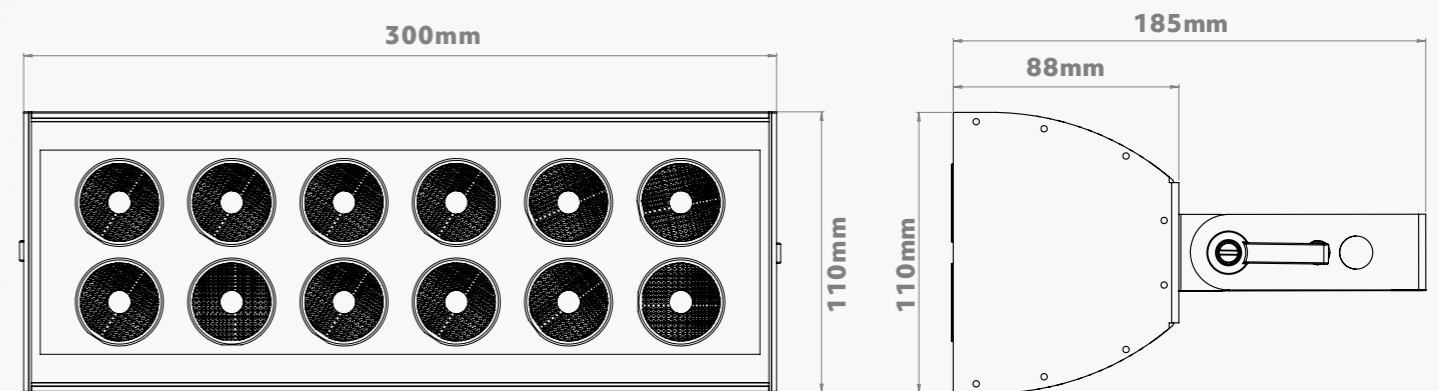

## CC LED WASH LIGHT

The SL12 packs a powerful colour mix at source with the latest in multi-chip LED technology.

It is neatly packed into and thermally managed by an IP65 rated aluminium housing, making this fitting suitable for a wide variety of applications.

### TECHNICAL SPECIFICATIONS

Channels **4Ch**  
Wattage **57.6W**  
Input Current **350mA**  
IP Rating **IP65**  
LED Type **RGBW / RGBA / TW**  
Housing Options **Grey / White / Black**  
Lens Options **15°/25°/40°**  
LED Connection **RJ45**  
Lumen Output **3,408lm [RGBW] / 2,724lm [RGBA] / 5,352lm [TW]**  
Operating Temp Range **-20 to 50 °C**

### DIMENSIONS